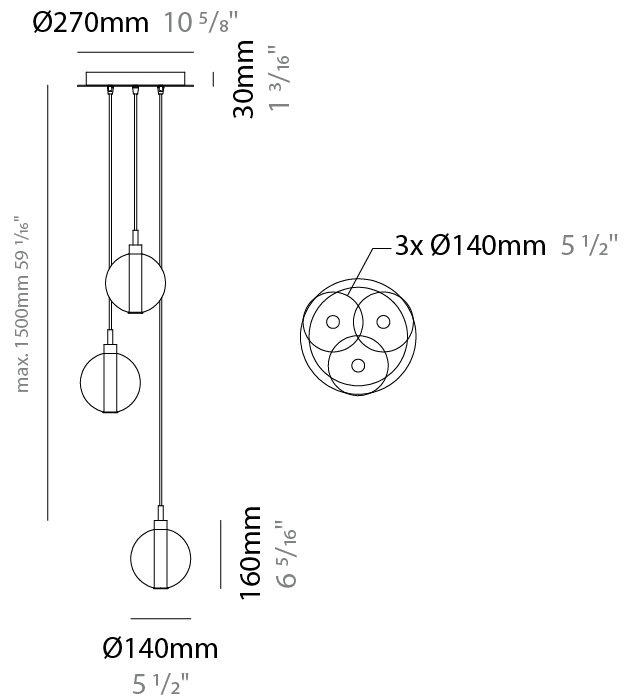

PROJECT	
TYPE	
SPECIFIER	
QUANTITY	
DATE	

OSCURA - 3 LIGHT MULTIPLE SUSPENSION

D141141-

base number   Finish
Options

1. To build a product code in our configurator select the specify button on the base model # product page
2. To build a manual product code on this datasheet choose from the options listed below in blue font and add the suffix to the base model #

GENERAL

Series: Oscura
Subseries: Oscura - 3 Light Multiple
Brand: Cangini & Tucci
Division: Design
Mounting Type: Suspension
Mounting Location: Ceiling
Subcategory: Pendant

PHYSICAL

Shape: Round
Diameter (mm): 270
Diameter (in): 10 ⁵/₈
Height (mm): 160
Height (in): 5 ⁷/₈
Max. Overall Height (mm): 1660
Max. Overall Height (in): 64 ¹⁵/₁₆
Light Distribution: Omnidirectional
Weight (kg): 2.2
Weight (lbs): 4.85
Fixture Finish: AMB / BLK / BRZ / GLD / GRN / PNK / RGD / RUB / SKB /
SMK / STE / TOB / TRA
Holder Finish: PSS
Fixture Material: Glass / Metal
Cable Details: 1500mm cable

ELECTRICAL

Number of Lamps: 3
Lamp Type: LED Retrofit
Bulb Included: Bulb Not Included
Total Output Wattage (W): 12
Max. Wattage Per Lamp (W): 4
Lamp Base: G9
Input Voltage (V): 120

LED

OPTICAL

RATINGS AND CERTIFICATIONS

Certified By: Certified for North American Standards
IP rating: IP20