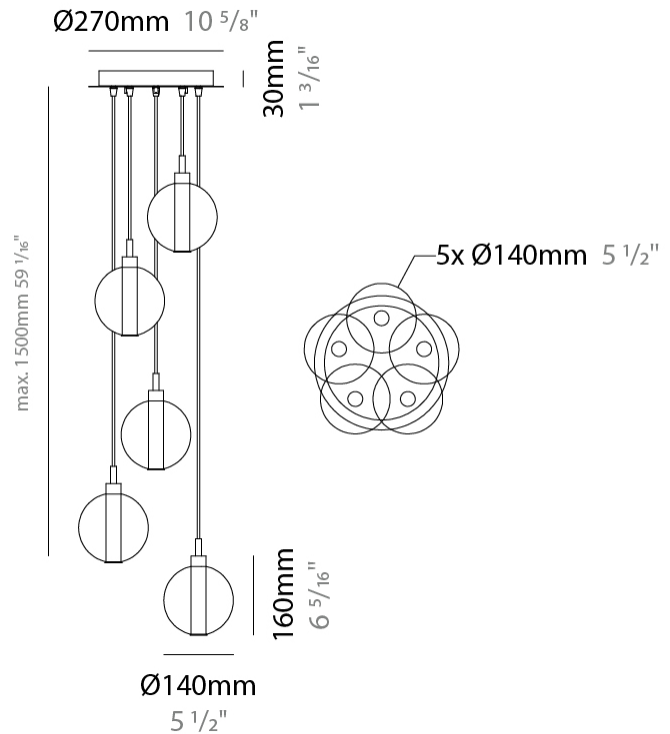

PROJECT	
TYPE	
SPECIFIER	
QUANTITY	
DATE	

OSCURA - 5 LIGHT MULTIPLE SUSPENSION

D141142-

base number   Finish
Options

1. To build a product code in our configurator select the specify button on the base model # product page
2. To build a manual product code on this datasheet choose from the options listed below in blue font and add the suffix to the base model #

GENERAL

Series: Oscura
Subseries: Oscura - 5 Light Multiple
Brand: Cangini & Tucci
Division: Design
Mounting Type: Suspension
Mounting Location: Ceiling
Subcategory: Pendant

PHYSICAL

Shape: Round
Diameter (mm): 270
Diameter (in): 10 ⁵/₈
Height (mm): 160
Height (in): 5 ⁷/₈
Max. Overall Height (mm): 1660
Max. Overall Height (in): 64 ¹⁵/₁₆
Light Distribution: Omnidirectional
Weight (kg): 2.7
Weight (lbs): 5.95
Fixture Finish: AMB / BLK / BRZ / GLD / GRN / PNK / RGD / RUB / SKB /
SMK / STE / TOB / TRA
Holder Finish: PSS
Fixture Material: Glass / Metal
Cable Details: 1500mm cable

ELECTRICAL

Number of Lamps: 5
Lamp Type: LED Retrofit
Bulb Included: Bulb Not Included
Total Output Wattage (W): 20
Max. Wattage Per Lamp (W): 4
Lamp Base: G9
Input Voltage (V): 120

LED

OPTICAL

RATINGS AND CERTIFICATIONS

Certified By: Certified for North American Standards
IP rating: IP20